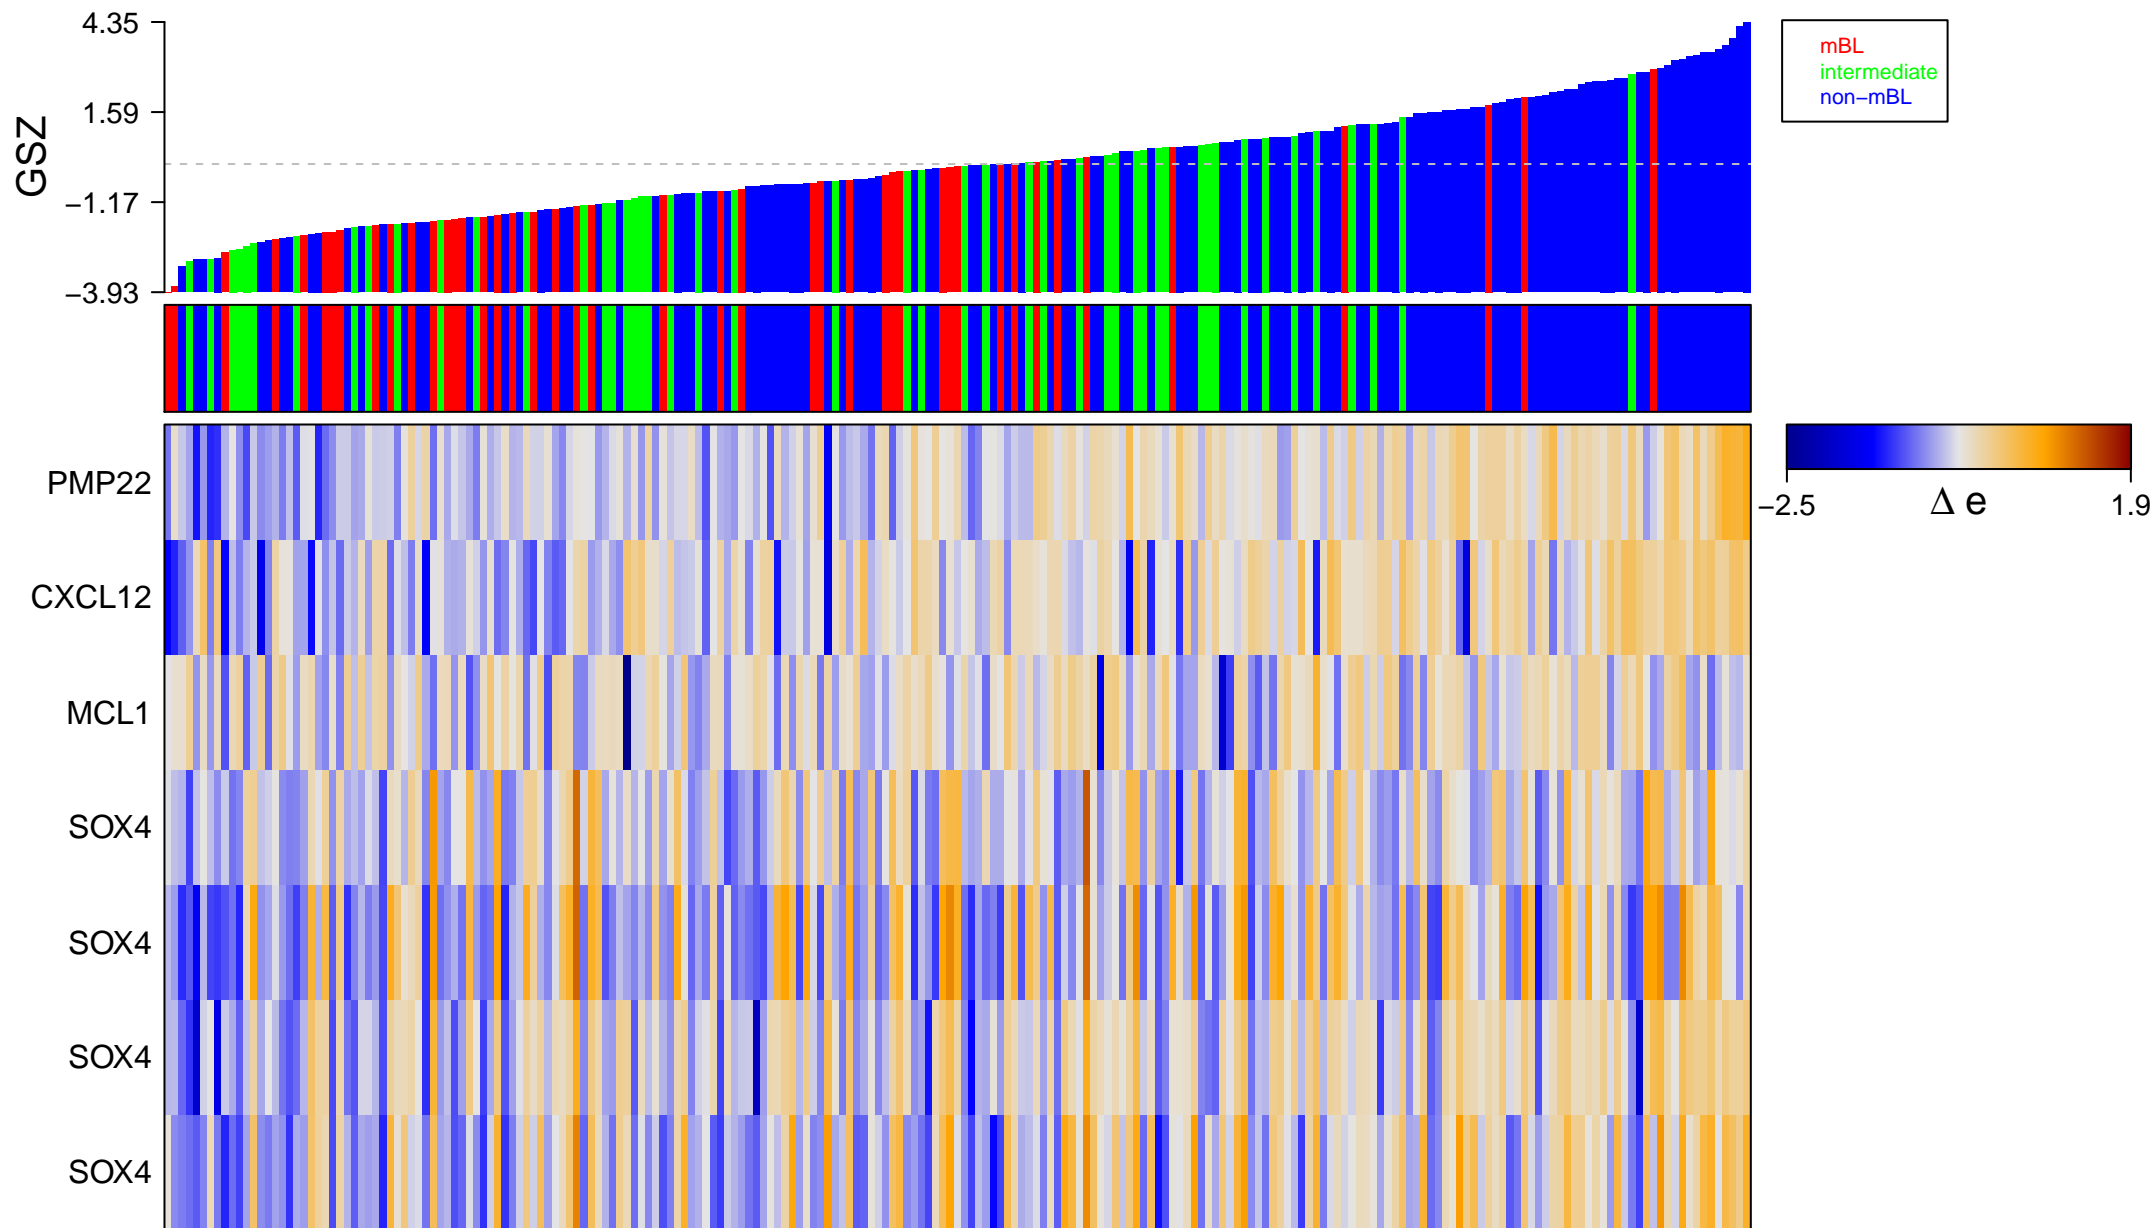

GERHOLD_RESPONSE_TO_TZD_DN

GERHOLD_RESPONSE_TO_TZD_DN

■ on
■ -
□ off

GERHOLD_RESPONSE_TO_TZD_DN