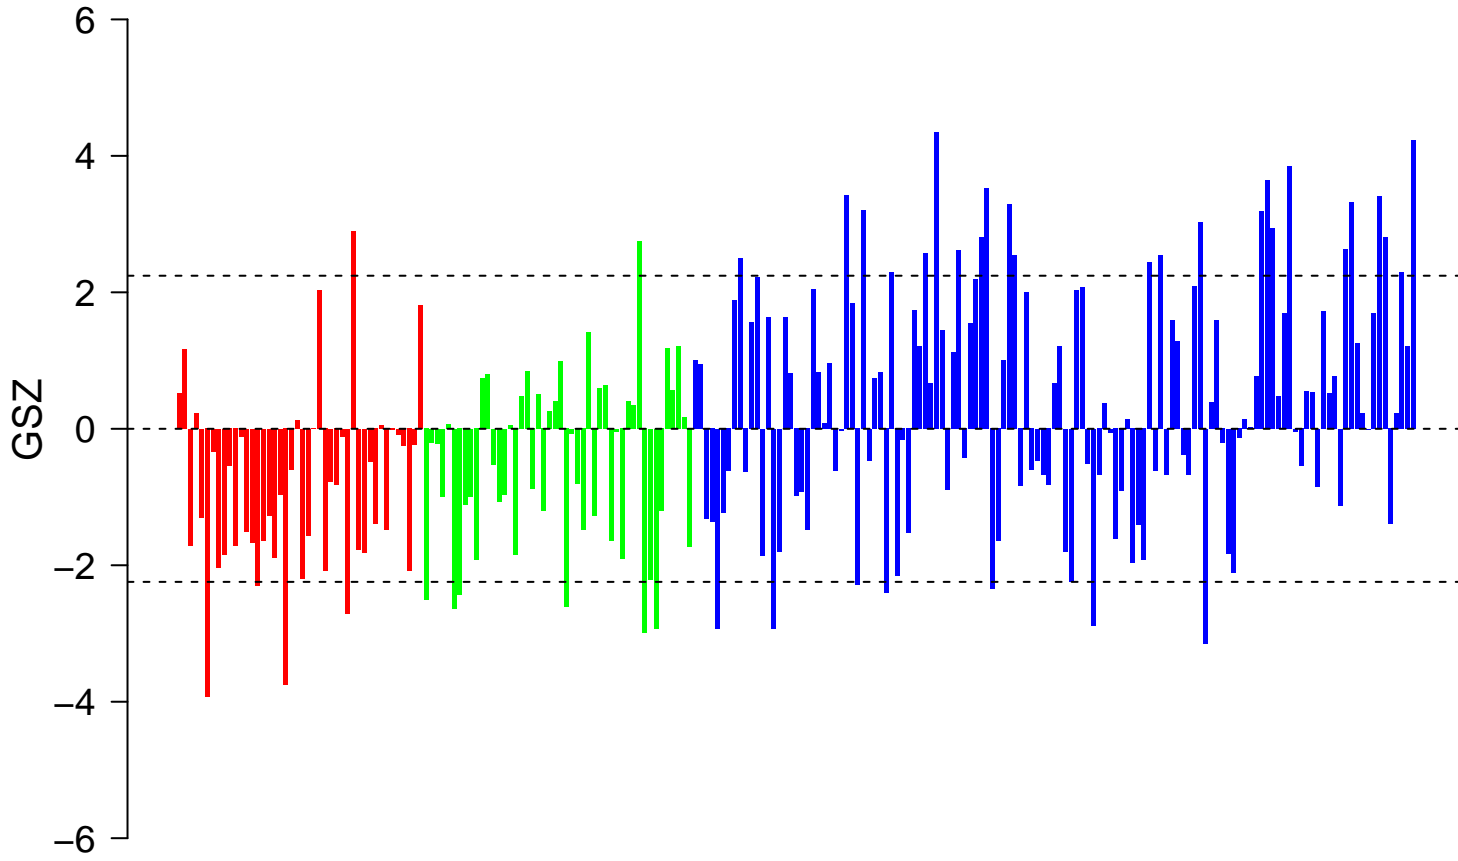

GERHOLD_RESPONSE_TO_TZD_DN

GERHOLD_RESPONSE_TO_TZD_DN

■ on
■ -
□ off

GERHOLD_RESPONSE_TO_TZD_DN